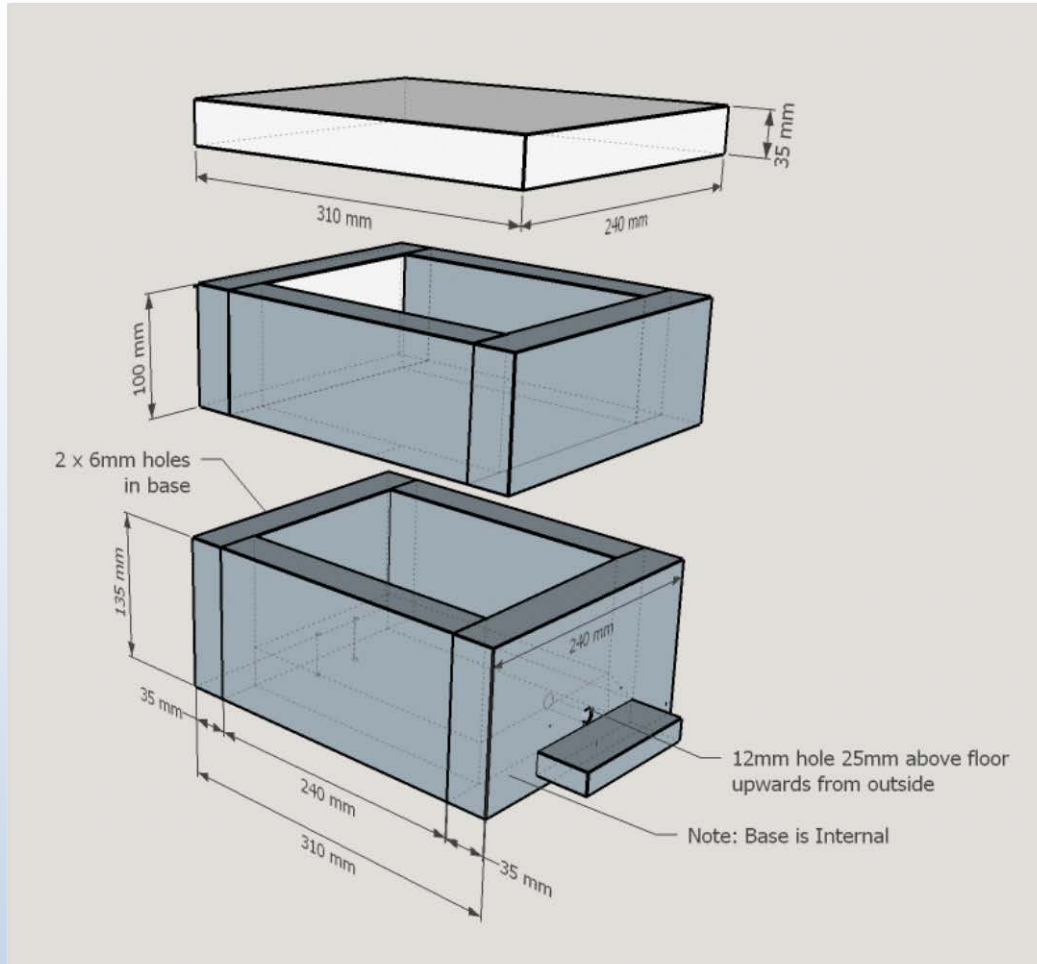

CLARENCE NATIVE BEES – CARE FACT 7

AUSTRALIAN NATIVE BEE BOX

Design : Neville Anderson

Graphics : Kevin Noble

CUTTING PLAN